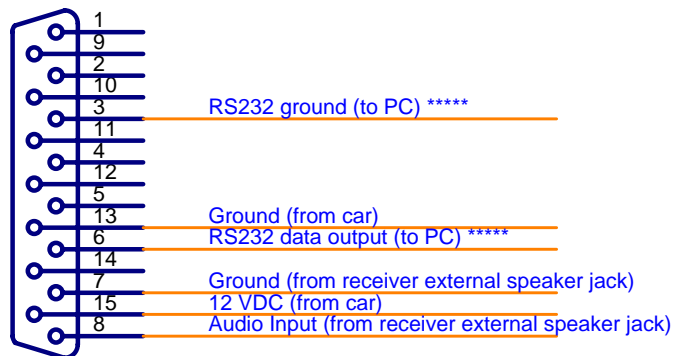

***** On Models DDF4003 and DDF5003 only

15 Pin Hookup on Series 4000 & 5000

Radio Direction Finders